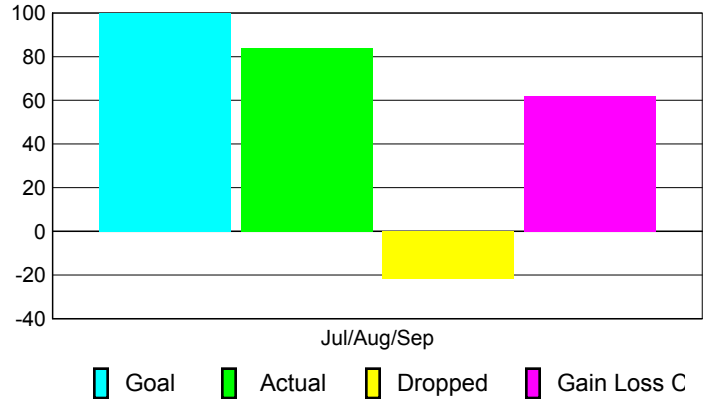

### YTD Status Quo Clubs 2010-2011

Status Quo Clubs Compared to Status Quo Members

## MEMBERSHIP

Membership Results  
2010-2011

Membership  
2009-2010

Month	Net Memb Goal	Actual New Memb	Actual Dropped Memb	Gain/Loss of Memb	Gain/Loss of Memb
Jul/Aug/Sep	100	84	-22	62	46
<b>Totals</b>	<b>100</b>	<b>84</b>	<b>-22</b>	<b>62</b>	<b>46</b>

### Membership Results 2010-2011

Goal, New, Dropped, Gain/Loss

### Comparison of Membership Gain/Loss

Current Year Compared to the Previous Year