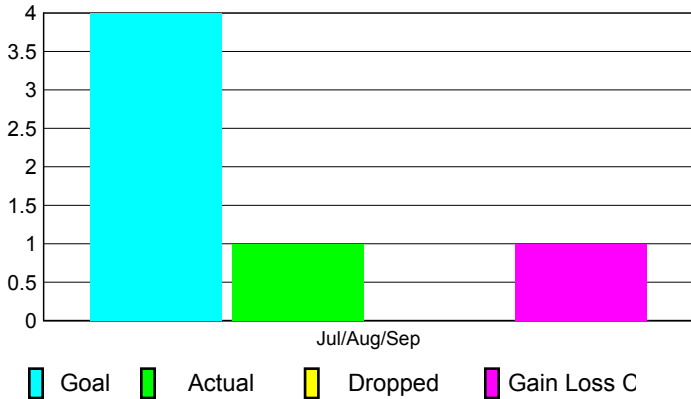

## CLUBS

Club Results  
2010-2011

Clubs  
2009-2010

Month	New Club Goal	Actual New Clubs	Actual Dropped Clubs	Gain/Loss of Clubs	Gain/Loss of Clubs
Jul/Aug/Sep	4	1	0	1	2
<b>Totals</b>	<b>4</b>	<b>1</b>	<b>0</b>	<b>1</b>	<b>2</b>

### Club Results 2010-2011

Goal, New, Dropped, Gain/Loss

### Comparison of Club Gain/Loss

Current Year Compared to the Previous Year